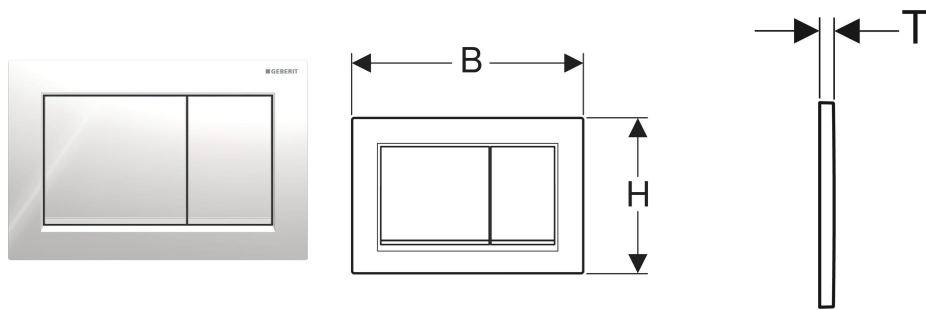

Geberit Omega20 actuator plate, square, dual flush

APPLICATION PURPOSES

- For flush actuation with Omega concealed cisterns

CHARACTERISTICS

- Top/front actuation
- Sound-absorbing actuator rods, tool-free fast adjustment

TECHNICAL DATA

Actuation force max. 20 N
 Button shape square

SCOPE OF DELIVERY

- Mounting frame

- 2 distance bolts
- 2 actuator rods
- Fastening material

ACCESSORIES

- Geberit extension set for Sigma, Omega and Kappa concealed cisterns

| Art. no. | Colour / surface | Product material | B cm | H cm | T cm | Model |
|--------------|---|------------------|------|------|------|--------------|
| 115.080.KH.1 | Plate, Button: chrome / Glossy Design stripes: chrome / Matt | Plastic | 21.2 | 14.2 | | 1 dual flush |