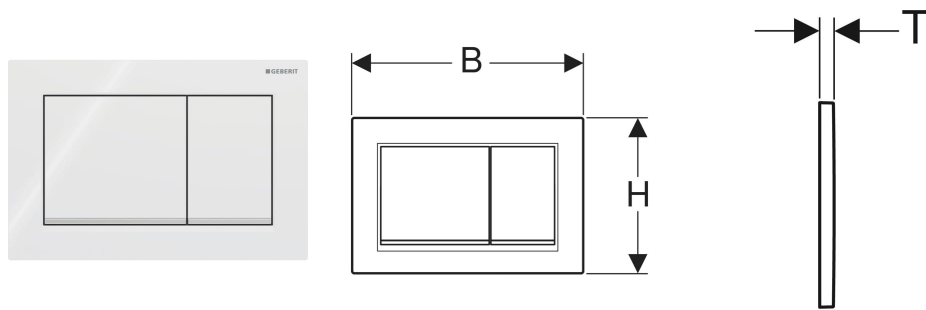

Geberit Omega20 actuator plate, square, dual flush

APPLICATION PURPOSES

- For flush actuation with Omega concealed cisterns

CHARACTERISTICS

- Top/front actuation
- Sound-absorbing actuator rods, tool-free fast adjustment

TECHNICAL DATA

Actuation force max. 20 N
 Button shape square

SCOPE OF DELIVERY

- Mounting frame

- 2 distance bolts
- 2 actuator rods
- Fastening material

ACCESSORIES

- Geberit extension set for Sigma, Omega and Kappa concealed cisterns

Art. no.	Colour / surface	Product material	B cm	H cm	T cm	Model
115.080.KJ.1	Plate, Button: white / Glossy Design stripes: chrome / Glossy	Plastic	21.2	14.2	1	dual flush