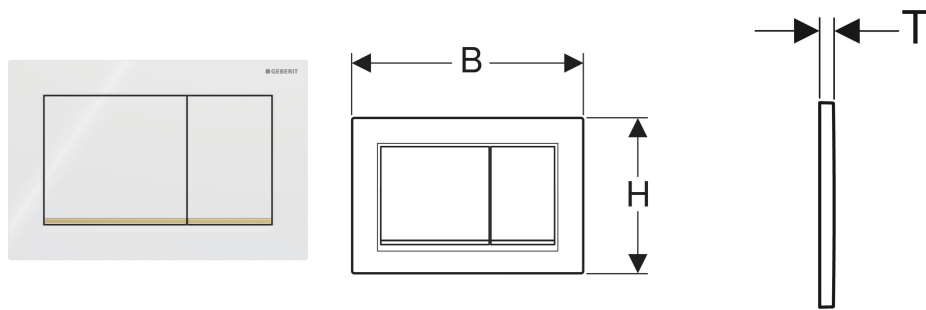

Geberit Omega20 actuator plate, square, dual flush

APPLICATION PURPOSES

- For flush actuation with Omega concealed cisterns

CHARACTERISTICS

- Top/front actuation
- Sound-absorbing actuator rods, tool-free fast adjustment

TECHNICAL DATA

Actuation force max. 20 N
 Button shape square

SCOPE OF DELIVERY

- Mounting frame

- 2 distance bolts
- 2 actuator rods
- Fastening material

ACCESSORIES

- Geberit extension set for Sigma, Omega and Kappa concealed cisterns

Art. no.	Colour / surface	Product material	B cm	H cm	T cm	Model
115.080.KK.1	Plate, Button: white / Glossy Design stripes: gold-coloured / Glossy	Plastic	21.2	14.2	1	dual flush