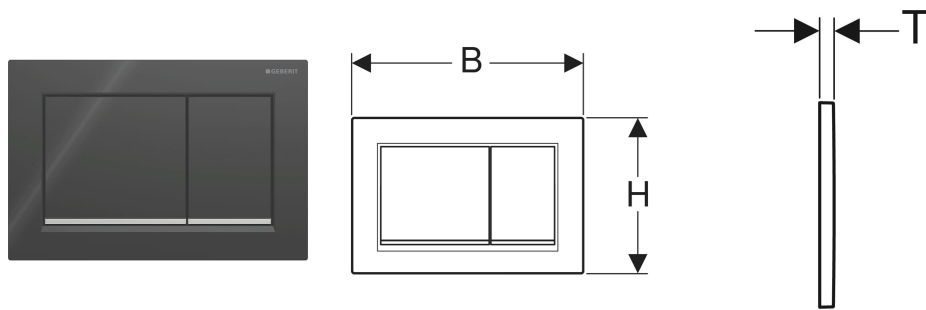

Geberit Omega20 actuator plate, square, dual flush

APPLICATION PURPOSES

- For flush actuation with Omega concealed cisterns

CHARACTERISTICS

- Top/front actuation
- Sound-absorbing actuator rods, tool-free fast adjustment

TECHNICAL DATA

Actuation force max. 20 N
 Button shape square

SCOPE OF DELIVERY

- Mounting frame

- 2 distance bolts
- 2 actuator rods
- Fastening material

ACCESSORIES

- Geberit extension set for Sigma, Omega and Kappa concealed cisterns

Art. no.	Colour / surface	Product material	B cm	H cm	T cm	Model
115.080.KM.1	Plate, Button: black / Glossy Design stripes: chrome / Glossy	Plastic	21.2	14.2	1	dual flush