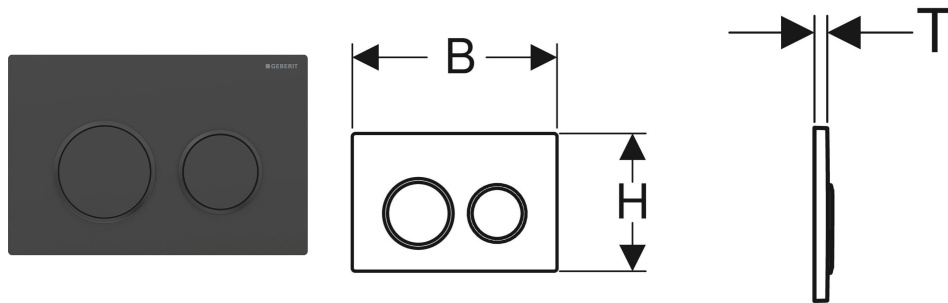

Geberit Omega20 actuator plate, round, dual flush

APPLICATION PURPOSES

- For flush actuation with Omega concealed cisterns

CHARACTERISTICS

- Top/front actuation
- Sound-absorbing actuator rods, tool-free fast adjustment

TECHNICAL DATA

Actuation force max. 20 N
 Button shape round

SCOPE OF DELIVERY

- Mounting frame

- 2 distance bolts
- 2 actuator rods
- Fastening material

ACCESSORIES

- Geberit extension set for Sigma, Omega and Kappa concealed cisterns

Art. no.	Colour / surface	Product material	B cm	H cm	T cm	Model
115.085.16.1	Plate, Button: black matt / Easy-to-clean coated Design ring/-s: black / Glossy	Plastic	21.2	14.2	1	dual flush