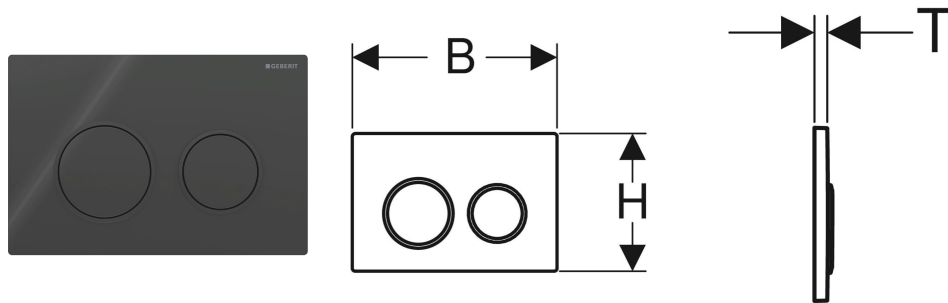

Geberit Omega20 actuator plate, round, dual flush

APPLICATION PURPOSES

- For flush actuation with Omega concealed cisterns

CHARACTERISTICS

- Top/front actuation
- Sound-absorbing actuator rods, tool-free fast adjustment

TECHNICAL DATA

Actuation force max. 20 N
 Button shape round

SCOPE OF DELIVERY

- Mounting frame

- 2 distance bolts
- 2 actuator rods
- Fastening material

ACCESSORIES

- Geberit extension set for Sigma, Omega and Kappa concealed cisterns

Art. no.	Colour / surface	Product material	B cm	H cm	T cm	Model
115.085.DW.1	Plate, Button: black / Glossy Design ring/-s: black matt	Plastic	21.2	14.2	1	dual flush