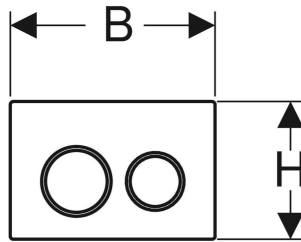

Geberit Omega20 actuator plate, round, dual flush

APPLICATION PURPOSES

- For flush actuation with Omega concealed cisterns

CHARACTERISTICS

- Top/front actuation
- Sound-absorbing actuator rods, tool-free fast adjustment

TECHNICAL DATA

Actuation force max. 20 N
 Button shape round

SCOPE OF DELIVERY

- Mounting frame

- 2 distance bolts
- 2 actuator rods
- Fastening material

ACCESSORIES

- Geberit extension set for Sigma, Omega and Kappa concealed cisterns

Art. no.	Colour / surface	Product material	B cm	H cm	T cm	Model
115.085.JQ.1	Plate, Button: chrome / Matt, easy-to-clean coated Design ring/-s: chrome / Glossy	Plastic	21.2	14.2	1	dual flush