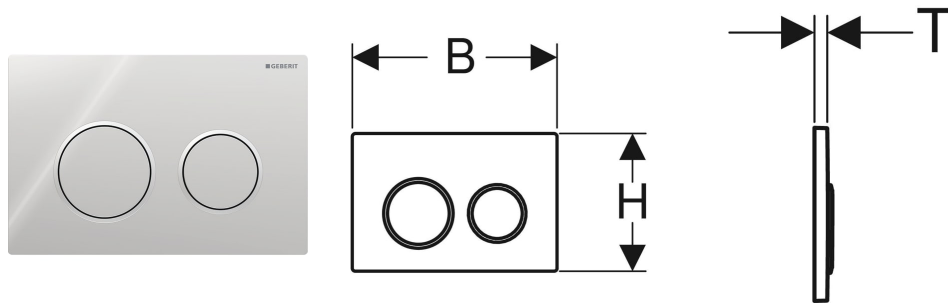

Geberit Omega20 actuator plate, round, dual flush

APPLICATION PURPOSES

- For flush actuation with Omega concealed cisterns

CHARACTERISTICS

- Top/front actuation
- Sound-absorbing actuator rods, tool-free fast adjustment

TECHNICAL DATA

Actuation force max. 20 N
 Button shape round

SCOPE OF DELIVERY

- Mounting frame

- 2 distance bolts
- 2 actuator rods
- Fastening material

ACCESSORIES

- Geberit extension set for Sigma, Omega and Kappa concealed cisterns

Art. no.	Colour / surface	Product material	B cm	H cm	T cm	Model
115.085.KH.1	Plate, Button: chrome / Glossy Design ring/-s: chrome / Matt	Plastic	21.2	14.2	1	dual flush