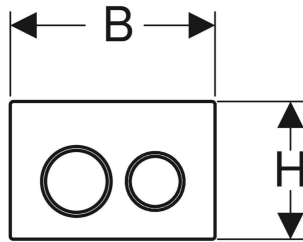

Geberit Omega20 actuator plate, round, dual flush

APPLICATION PURPOSES

- For flush actuation with Omega concealed cisterns

CHARACTERISTICS

- Top/front actuation
- Sound-absorbing actuator rods, tool-free fast adjustment

TECHNICAL DATA

Actuation force max. 20 N
 Button shape round

SCOPE OF DELIVERY

- Mounting frame

- 2 distance bolts
- 2 actuator rods
- Fastening material

ACCESSORIES

- Geberit extension set for Sigma, Omega and Kappa concealed cisterns

Art. no.	Colour / surface	Product material	B cm	H cm	T cm	Model
115.085.KJ.1	Plate, Button: white / Glossy Design ring/-s: chrome / Glossy	Plastic	21.2	14.2	1	dual flush