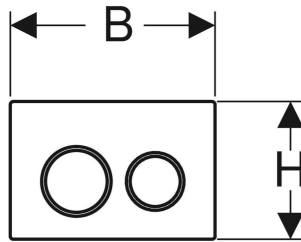

Geberit Omega20 actuator plate, round, dual flush

APPLICATION PURPOSES

- For flush actuation with Omega concealed cisterns

CHARACTERISTICS

- Top/front actuation
- Sound-absorbing actuator rods, tool-free fast adjustment

TECHNICAL DATA

Actuation force max. 20 N
 Button shape round

SCOPE OF DELIVERY

- Mounting frame

- 2 distance bolts
- 2 actuator rods
- Fastening material

ACCESSORIES

- Geberit extension set for Sigma, Omega and Kappa concealed cisterns

Art. no.	Colour / surface	Product material	B cm	H cm	T cm	Model
115.085.KK.1	Plate, Button: white / Glossy Design ring/-s: gold-coloured / Glossy	Plastic	21.2	14.2	1	dual flush