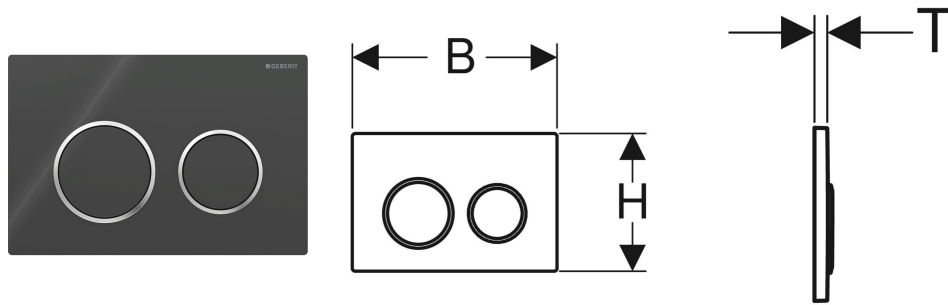

Geberit Omega20 actuator plate, round, dual flush

APPLICATION PURPOSES

- For flush actuation with Omega concealed cisterns

CHARACTERISTICS

- Top/front actuation
- Sound-absorbing actuator rods, tool-free fast adjustment

TECHNICAL DATA

Actuation force max. 20 N
 Button shape round

SCOPE OF DELIVERY

- Mounting frame

- 2 distance bolts
- 2 actuator rods
- Fastening material

ACCESSORIES

- Geberit extension set for Sigma, Omega and Kappa concealed cisterns

Art. no.	Colour / surface	Product material	B cm	H cm	T cm	Model
115.085.KM.1	Plate, Button: black / Glossy Design ring/-s: chrome / Glossy	Plastic	21.2	14.2	1	dual flush