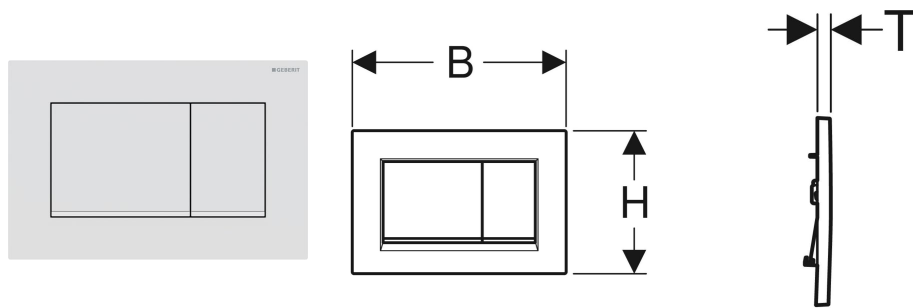

Geberit Sigma20 actuator plate, square, dual flush

APPLICATION PURPOSES

- For flush actuation with Sigma concealed cisterns

CHARACTERISTICS

- Front actuation
- Sound-absorbing actuator rods, tool-free fast adjustment

TECHNICAL DATA

Actuation force max. 20 N

Button shape square

SCOPE OF DELIVERY

- Mounting frame
- 2 distance bolts
- 2 actuator rods

ACCESSORIES

- Geberit extension set for Sigma, Omega and Kappa concealed cisterns

- Geberit DuoFresh module with automatic actuation, for Sigma concealed cistern 12 cm
- Geberit DuoFresh module with manual actuation, for Sigma concealed cistern 12 cm
- Geberit DuoFresh module with automatic actuation, for Sigma concealed cistern 8 cm
- Geberit DuoFresh module with manual actuation, for Sigma concealed cistern 8 cm

Art. no.	Colour / surface	Product material	B cm	H cm	T cm	Model
115.883.01.1	Plate, Button: white matt / Easy-to-clean coated Design stripes: white / Glossy	Plastic	24.6	16.4	1.2	dual flush