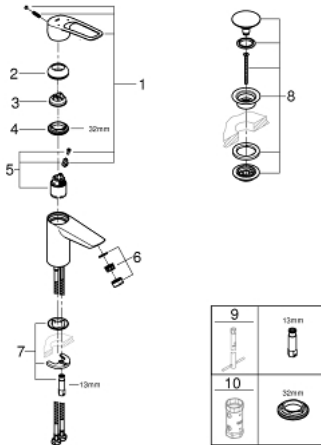

23 980 003 **EUROSMART SINGLE-LEVER BASIN MIXER 1/2"**
S-SIZE

SPARE PARTS, December 2019 – now

- 1: Lever (Spare part-nr. 48580000)
- 2: Cap (Spare part-nr. 46492000)
- 3: Temperature limiter (Spare part-nr. 46375000)
- 4: Screw coupling (Spare part-nr. 46460000)
- 5: Cartridge (Spare part-nr. 46374000)
- 6: Flow straightener (Spare part-nr. 13960000)
- 7: Shank mounting kit (Spare part-nr. 46671000)
- 8: Waste set with push-open plug (Spare part-nr. 65807000)
- 9: Mounting wrench (Spare part-nr. 19017000)*
- 10: Socket Spanner (Spare part-nr. 19332000)*