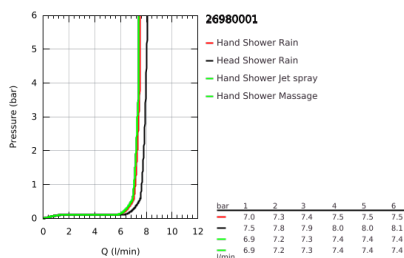

### ΠΕΡΙΓΡΑΦΗ ΠΡΟΪΟΝΤΟΣ

- Χρώμα: chrome
- αποτελούμενο από :
  - horizontal 390 mm shower arm, adjustable before installation
  - change by diverter between hand shower, head shower or head shower Eco setting
  - head shower Tempesta 250 (26 666)
  - 2 spray patterns (via diverter): Rain, SmartRain
  - head shower with white rear cover
  - με σφαιρική ένωση
  - rotation angle  $\pm 10^\circ$
  - hand shower Tempesta 110 (28 419)
  - spray patterns: Rain, Jet, Massage
  - adjustable in height with gliding element
  - distance between diverter and upper bracket: 620 mm
  - shower hose Relaxaflex 1500 mm (28 151)
  - shower hose Relaxaflex 1250 mm (28 150)
- flexible installation: connection to faucet / wall union for water supply with 1/2" thread of the 1250 mm shower hose
- maximum flow rate (at 3 bar): 7.9 l/min
- GROHE EcoJoy - Less water, perfect flow
- GROHE SmartSwitch - easily rotate the dial to enjoy your preferred spray option
- GROHE DreamSpray perfect spray pattern
- ShockProof silicone ring prevents damages caused by shower falling
- Φινίρισμα GROHE LongLife
- GROHE SpeedClean σύστημα αποφυγήκαλάτων ασβεστίου
- Inner WaterGuide for a longer life
- suitable for instantaneous heaters from 18 kW/h
- minimum flow rate 5 l/min.
- ελάχιστη προτεινόμενη πίεση 1.0 bar
- professional exclusive