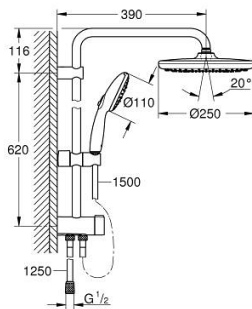

## 26 980 001 TEMPESTA SYSTEM 250 ΕΠΙΤΟΙΧΟ ΣΥΣΤΗΜΑ ΝΤΟΥΣ ΜΕ ΔΙΑΝΟΜΕΑ

### ΠΕΡΙΓΡΑΦΗ ΠΡΟΪΟΝΤΟΣ

- Χρώμα: chrome
- αποτελούμενο από :
  - horizontal 390 mm shower arm, adjustable before installation
  - change by diverter between hand shower, head shower or head shower Eco setting
  - head shower Tempesta 250 (26 666)
  - 2 spray patterns (via diverter): Rain, SmartRain
  - head shower with white rear cover
  - με σφαιρική ένωση
  - rotation angle  $\pm 10^\circ$
  - hand shower Tempesta 110 (28 419)
  - spray patterns: Rain, Jet, Massage
  - adjustable in height with gliding element
  - distance between diverter and upper bracket: 620 mm
  - shower hose Relaxaflex 1500 mm (28 151)
  - shower hose Relaxaflex 1250 mm (28 150)
- flexible installation: connection to faucet / wall union for water supply with 1/2" thread of the 1250 mm shower hose
- maximum flow rate (at 3 bar): 7.9 l/min
- GROHE EcoJoy - Less water, perfect flow
- GROHE SmartSwitch - easily rotate the dial to enjoy your preferred spray option
- GROHE DreamSpray perfect spray pattern
- ShockProof silicone ring prevents damages caused by shower falling
- Φινίρισμα GROHE LongLife
- GROHE SpeedClean σύστημα αποφυγήκαλάτων ασβεστίου
- Inner WaterGuide for a longer life
- suitable for instantaneous heaters from 18 kW/h
- minimum flow rate 5 l/min.
- ελάχιστη προτεινόμενη πίεση 1.0 bar
- professional exclusive