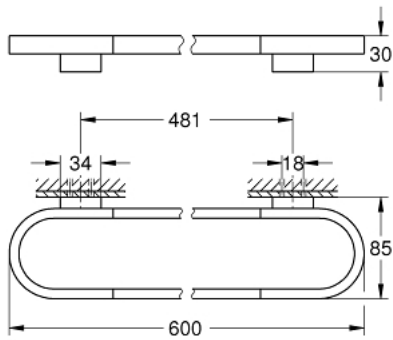

41 056 A00 SELECTION TOWEL RAIL

PRODUCT DESCRIPTION

- Colour: hard graphite
- material: metal
- length 600 mm
- concealed fastening
- for use with glass shelf (41 057)
- GROHE LongLife finish