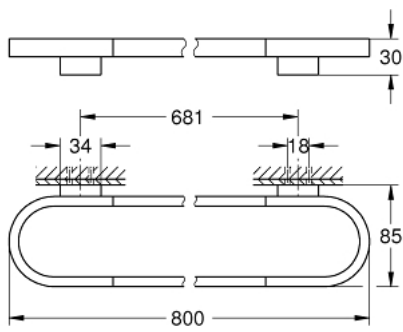

41 058 000 SELECTION TOWEL RAIL

PRODUCT DESCRIPTION

- Colour: Chrome
- material: metal
- length 800 mm
- concealed fastening
- GROHE LongLife finish