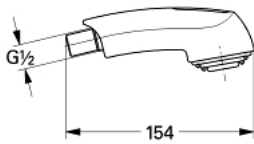

46 312 LC0 PULL OUT SPRAY

PRODUCT DESCRIPTION

- Colour: white/pale grey
- diverter: mousseur/shower jet
- automatic return to mousseur
- for sink mixers
- 33 727
- 33 707
- 33 933

Pure Freude
an Wasser

46 312 LC0 PULL OUT SPRAY