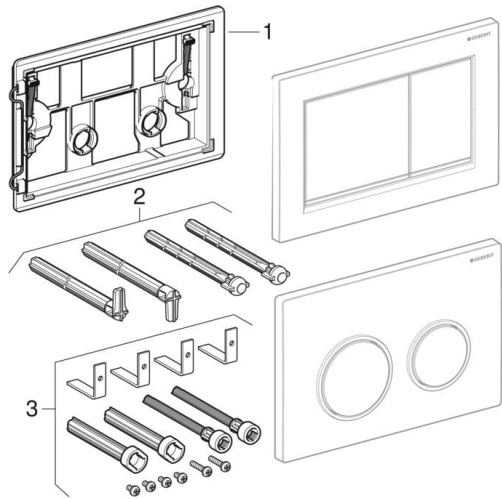

Spare parts for: Actuator plates Omega, for dual flush 2014 -

BRAND

Geberit

TYPE

Omega01, Omega10, Omega20, Omega30, Omega Zero

CHARACTERISTICS

Year of manufacture from 2014

Dimensions / Design Actuator plate: 21.2 x 14.2 cm

RELATED SPARE PARTS

- Omega concealed cisterns 12 cm
- Overview actuator plates and cover plates for Omega concealed cisterns

INFO

- Only the listed articles are available

#	Art. no.	Description
1	243.108.00.1	Geberit mounting frame for Omega actuator plates
2	242.588.00.1	Geberit set of actuator rods for Omega cistern, with Sigma60 or Sigma70 actuator plate, square

#	Art. no.	Description
3	240.938.00.1	Geberit extension set for Sigma, Omega and Kappa concealed cisterns

VALID FOR ARTICLES

- 115.080.KH.1 • 115.080.KN.1 • 115.080.KM.1 • 115.080.KK.1 • 115.080.KJ.1 • 115.080.KL.1 • 115.085.KH.1 • 115.085.KJ.1 • 115.085.KK.1
- 115.085.KL.1 • 115.085.KM.1 • 115.085.KN.1 • 115.085.JQ.1 • 115.080.JQ.1 • 115.085.JT.1 • 115.085.01.1 • 115.085.11.1 • 115.085.14.1
- 115.085.DW.1 • 115.085.16.1 • 115.080.JT.1 • 115.080.01.1 • 115.080.11.1 • 115.080.14.1 • 115.080.16.1 • 115.080.DW.1 • 115.092.FW.1