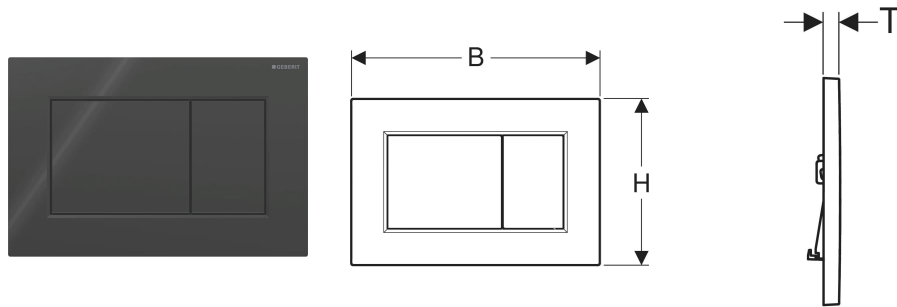

# Geberit Sigma01 actuator plate, square, dual flush

## APPLICATION PURPOSES

- For flush actuation with Sigma concealed cisterns