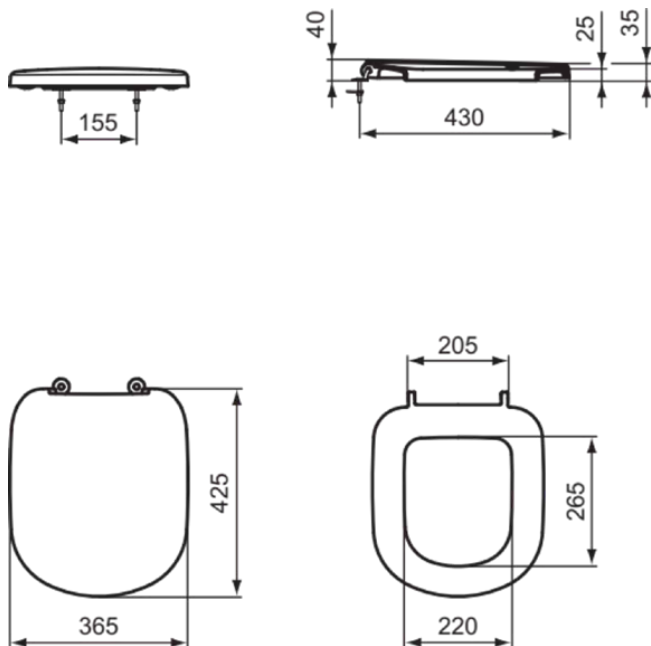

NO SUITE DEFINED

T679301

NO SUITE DEFINED | Wrapover seat 365x445x45 mm in white glossy finish | Soft close seat

Image & drawing

General information

Product type:	Toilet seats
Sub product type:	Wrapover seat
Brand:	Ideal Standard
Suite name:	NO SUITE DEFINED
Designer:	Ideal Standard
Colour:	01 - White Glossy
Surface finish effect:	glossy
Height (mm):	45
Width (mm):	365
Length / Projection (mm):	445
Fixing method:	Hinge set
Net weight (kg):	2.10
EAN code:	8014140409151

Features

Soft close seat

Downloads

- [• Installation Guide](#)
- [• Spare Parts List](#)

Product specifications

Anti-theft protection:	No
Closing function:	Soft close
Colour code:	01
Colour description:	white glossy
Fixation location:	Top
For universal toilet bowl:	No
Hinge material:	Stainless steel
Material:	Plastic
Material quality:	Duroplast
PVD technology:	No
Quick release option:	Yes
Slim looking:	No
Surface finish effect:	glossy
With hygienic recess / fixed toilet seat:	No