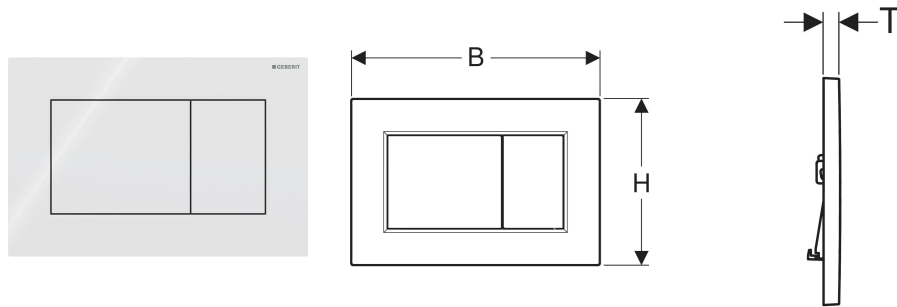

Geberit Sigma01 actuator plate, square, dual flush

APPLICATION PURPOSES

- For flush actuation with Sigma concealed cisterns

CHARACTERISTICS

- Front actuation
- Sound-absorbing actuator rods, tool-free fast adjustment

TECHNICAL DATA

Actuation force (N) max. 20 N

Button shape

square

SCOPE OF DELIVERY

- Mounting frame
- 2 distance bolts
- 2 actuator rods

ACCESSORIES

- Geberit DuoFresh module with automatic actuation, for Sigma concealed cistern 12 cm

- Geberit DuoFresh module with manual actuation, for Sigma concealed cistern 12 cm
- Geberit DuoFresh module with automatic actuation, for Sigma concealed cistern 8 cm
- Geberit DuoFresh module with manual actuation, for Sigma concealed cistern 8 cm
- Geberit extension set for Sigma, Omega and Kappa concealed cisterns

Art. no.	Colour / surface	Product material	B cm	H cm	T cm
115.660.11.1 New	Plate, Button: white / glossy	Plastic	24.6	16.4	1.3

New article available from 01.04.2025