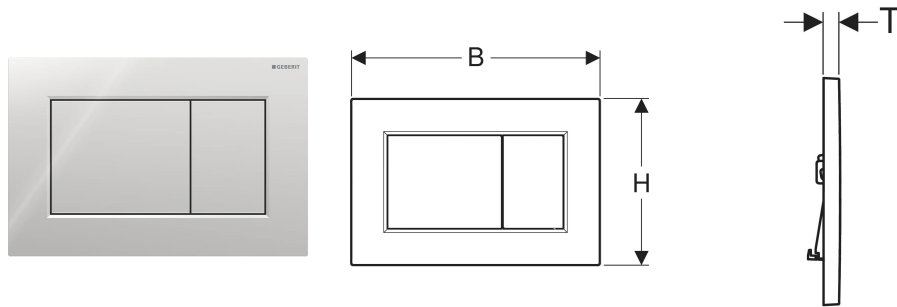

# Geberit Sigma01 actuator plate, square, dual flush

## APPLICATION PURPOSES

- For flush actuation with Sigma concealed cisterns