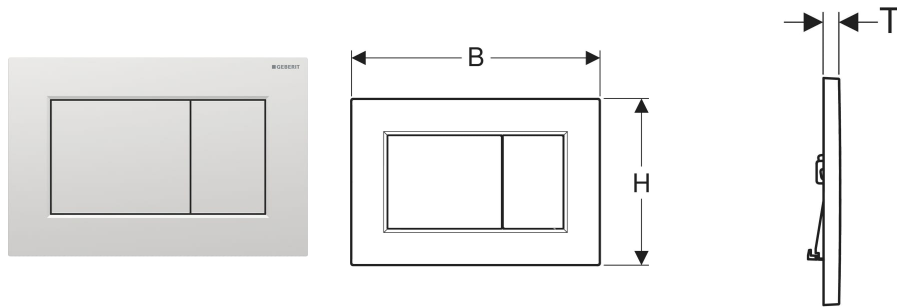

Geberit Sigma01 actuator plate, square, dual flush

APPLICATION PURPOSES

- For flush actuation with Sigma concealed cisterns

CHARACTERISTICS

- Front actuation
- Sound-absorbing actuator rods, tool-free fast adjustment

TECHNICAL DATA

Actuation force (N) max. 20 N

Button shape square

SCOPE OF DELIVERY

- Mounting frame
- 2 distance bolts
- 2 actuator rods

ACCESSORIES

- Geberit DuoFresh module with automatic actuation, for Sigma concealed cistern 12 cm

- Geberit DuoFresh module with manual actuation, for Sigma concealed cistern 12 cm
- Geberit DuoFresh module with automatic actuation, for Sigma concealed cistern 8 cm
- Geberit DuoFresh module with manual actuation, for Sigma concealed cistern 8 cm
- Geberit extension set for Sigma, Omega and Kappa concealed cisterns

Art. no.	Colour / surface	Product material	B cm	H cm	T cm
115.660.JQ.1 New	Plate, Button: chrome / matt, easy-to-clean coated	Plastic	24.6	16.4	1.3

New article available from 01.04.2025