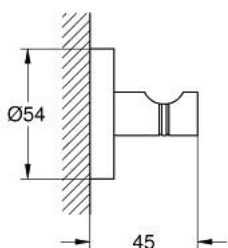

### ΠΕΡΙΓΡΑΦΗ ΠΡΟΪΟΝΤΟΣ

- Χρώμα: brushed warm sunset
- material: metal
- concealed fastening
- Φινίρισμα GROHE LongLife
- suitable for screwing (including screws and dowels) or gluing (glue 40 915 000 sold separately)
- holding force: max. 5 kg
- the specified holding capacity is valid for static (slowly applied) load and intended use only