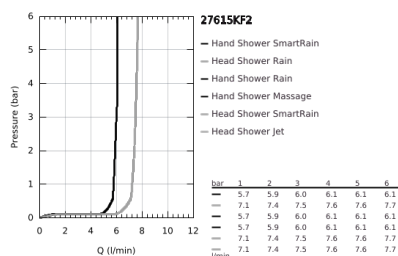

### ΠΕΡΙΓΡΑΦΗ ΠΡΟΪΟΝΤΟΣ

- Χρώμα: phantom black
- αποτελούμενο από :
  - horizontal swivable 450 mm shower arm
  - exposed Safety Mixer with Aquadimmer function
  - allows change between:
    - head shower Euphoria 260
    - spray patterns: Rain, SmartRain, Jet
    - maximum flow rate (at 3 bar): 7.5 l/min
  - με σφαιρική ένωση
  - γωνία περιστροφής ± 15°
  - hand shower Euphoria 110 Massage
  - spray patterns: Rain, Massage, SmartRain
  - maximum flow rate (at 3 bar): 8.5 l/min
  - adjustable in height with gliding element
  - shower hose Silverflex 1750 mm 1/2" x 1/2" (28 388)
  - maximum flow rate system (at 3 bar): 8.5 l/min
  - GROHE EcoJoy - Less water, perfect flow
  - GROHE TurboStat - compact cartridge with wax thermoelement
  - διακόπτης ασφαλείας σε 38° C
  - GROHE SafeStop Plus - optional temperature limiter at 43°C included
  - GROHE CoolTouch - no risk of scalding
  - GROHE ProGrip - with knurl structure
  - GROHE DreamSpray - perfect spray pattern
  - GROHE SprayDimmer - stepless flow rate adjustment
  - Flexible Installation - 1 adjustable bracket for existing drill holes
  - Inner WaterGuide - inner insulation for surface protection
  - GROHE SpeedClean σύστημα αποφυγήςαλάτων ασβεστίου
  - TwistStop για την αποτροπήτης συστροφής του σπιράλ
- suitable for instantaneous heaters from 18 kW/h
- minimum flow rate 5 l/min.
- optional upgrade: GROHE EasyReach tray (26 362)
- professional exclusive