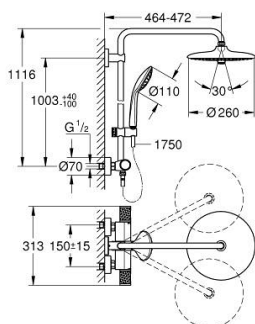

## 27 615 KF2 EUPHORIA SYSTEM 260 ΣΥΣΤΗΜΑ ΝΤΟΥΖ

### ΠΕΡΙΓΡΑΦΗ ΠΡΟΪΟΝΤΟΣ

- Χρώμα: phantom black
- αποτελούμενο από :
  - horizontal swivable 450 mm shower arm
  - exposed Safety Mixer with Aquadimmer function
  - allows change between:
    - head shower Euphoria 260
    - spray patterns: Rain, SmartRain, Jet
    - maximum flow rate (at 3 bar): 7.5 l/min
  - με σφαιρική ένωση
  - γωνία περιστροφής ± 15°
  - hand shower Euphoria 110 Massage
  - spray patterns: Rain, Massage, SmartRain
  - maximum flow rate (at 3 bar): 8.5 l/min
  - adjustable in height with gliding element
  - shower hose Silverflex 1750 mm 1/2" x 1/2" (28 388)
  - maximum flow rate system (at 3 bar): 8.5 l/min
  - GROHE EcoJoy - Less water, perfect flow
  - GROHE TurboStat - compact cartridge with wax thermoelement
  - διακόπτης ασφαλείας σε 38° C
  - GROHE SafeStop Plus - optional temperature limiter at 43°C included
  - GROHE CoolTouch - no risk of scalding
  - GROHE ProGrip - with knurl structure
  - GROHE DreamSpray - perfect spray pattern
  - GROHE SprayDimmer - stepless flow rate adjustment
  - Flexible Installation - 1 adjustable bracket for existing drill holes
  - Inner WaterGuide - inner insulation for surface protection
  - GROHE SpeedClean σύστημα αποφυγήςαλάτων ασβεστίου
  - TwistStop για την αποτροπήτης συστροφής του σπιράλ
- suitable for instantaneous heaters from 18 kW/h
- minimum flow rate 5 l/min.
- optional upgrade: GROHE EasyReach tray (26 362)
- professional exclusive