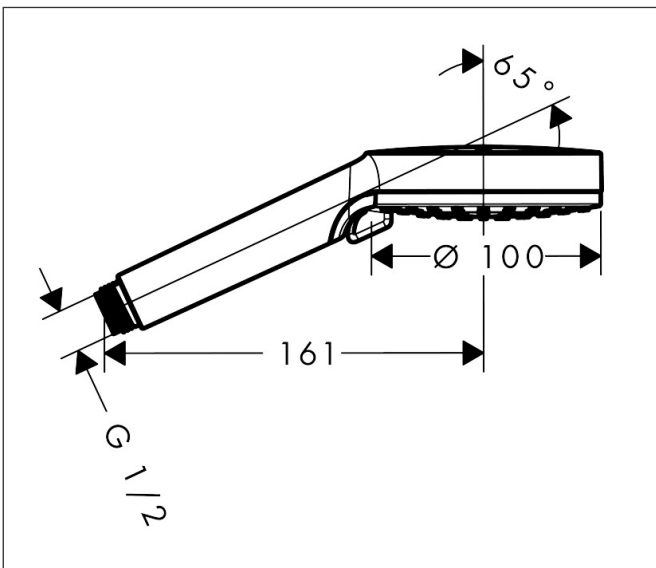

Brand hansgrohe
 Art. Name **Vernis Blend** Hand shower 100 Vario EcoSmart
 Art. Nr. 26340000
 Surface Chrome

Product picture

Drawing

Features

- shower head size: 100 mm
- spray type: Rain, IntenseRain
- spray type adjustment by turning spray disc
- spray disc surface: easy cleanable plastic spray disc
- QuickClean: Limescale deposits can simply be rubbed off with your finger
- flow rate Rain spray at 3 bar: 7,5 l/min
- flow rate IntenseRain spray at 3 bar: 6,6 l/min
- maximum flow rate at 3 bar: 7,5 l/min
- function from: 4 l/min
- minimum flow pressure: 1 bar
- with internal water conduction
- rinseable filter washer
- connection thread: G 1/2
- suitable for continuous flow water heaters
- EU taxonomy: max. 8 l/min - Do No Significant Harm (DNSH)

Technology

Spray Types

Certificates

Brand hansgrohe
 Art. Name **Vernis Blend** Hand shower 100 Vario EcoSmart
 Art. Nr. 26340000
 Surface Chrome

Flow chart

- 1 Rain
- 2 IntenseRain
- 3 Rain + Booster

The consumption was measured in combination with the appropriate fittings (thermostat/mixer/in-wall valve) to reflect actual application in practice.