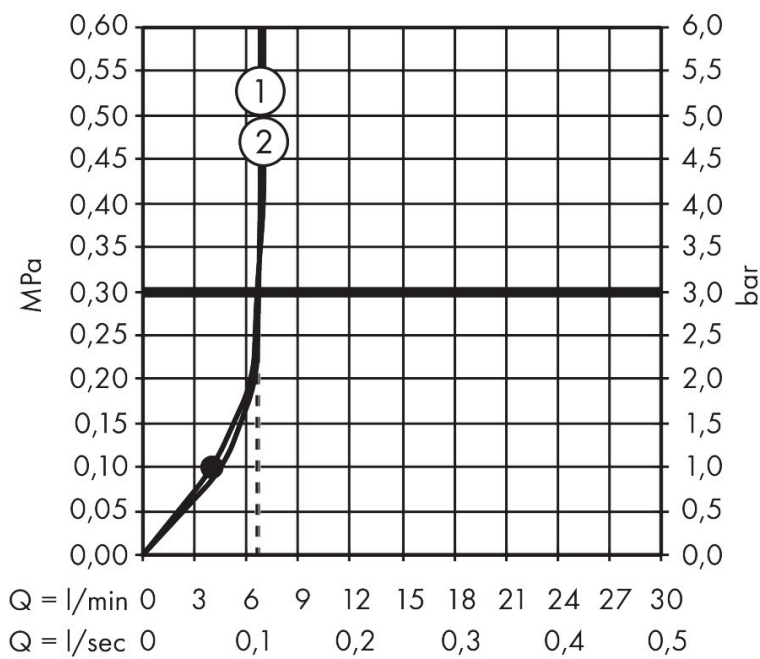

Brand hansgrohe
 Art. Name **Vernis Blend** Hand shower 100 Vario EcoSmart
 Art. Nr. 26340000
 Surface Chrome

Product picture

Drawing

Features

- shower head size: 100 mm
- spray type: Rain, IntenseRain
- spray type adjustment by turning spray disc
- spray disc surface: easy cleanable plastic spray disc
- QuickClean: Limescale deposits can simply be rubbed off with your finger
- flow rate Rain spray at 3 bar: 7,5 l/min
- flow rate IntenseRain spray at 3 bar: 6,6 l/min
- maximum flow rate at 3 bar: 7,5 l/min
- function from: 4 l/min
- minimum flow pressure: 1 bar
- with internal water conduction
- rinseable filter washer
- connection thread: G 1/2
- suitable for continuous flow water heaters
- EU taxonomy: max. 8 l/min - Do No Significant Harm (DNSH)

Technology

Spray Types

Certificates

Brand hansgrohe
 Art. Name **Vernis Blend** Hand shower 100 Vario EcoSmart
 Art. Nr. 26340000
 Surface Chrome

Flow chart

- 1 Rain
- 2 IntenseRain
- 3 Rain + Booster

The consumption was measured in combination with the appropriate fittings (thermostat/mixer/in-wall valve) to reflect actual application in practice.