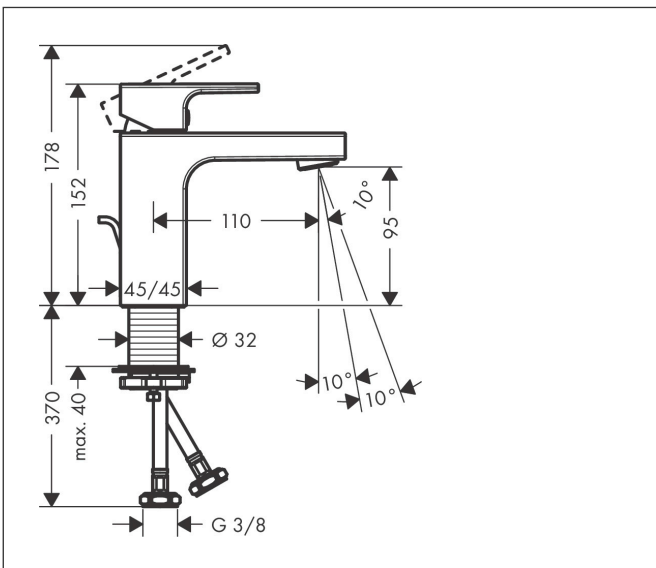

Brand hansgrohe
 Art. Name **Vernis Shape** Single lever basin mixer 100 CoolStart with isolated water conduction and pop-up waste set
 Art. Nr. 71594000
 Surface Chrome

Product picture

Features

- consists of: single lever basin mixer, waste set
- ComfortZone: 100
- projection: 110 mm
- spout height: 95 mm
- handle variant: lever handle
- spray type: NormalSpray
- swiveling spray former
- maximum flow rate at 3 bar: 5 l/min
- ceramic cartridge
- temperature limitation adjustable
- suitable for continuous flow water heaters
- pop-up waste set G 1 1/4
- material waste set: synthetic
- connection type: G 3/8 hose connections
- connection dimension: DN15
- cold water in basic handle position
- EU taxonomy: max. 6 l/min - Substantial Contribution (SC) possible
- product listed in DGNB navigator

Drawing

Technology

Spray Types

Certificates

Brand hansgrohe
 Art. Name **Vernis Shape** Single lever basin mixer 100 CoolStart with isolated water conduction and pop-up waste set
 Art. Nr. 71594000
 Surface Chrome

Flow chart