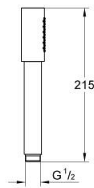

### PRODUCT DESCRIPTION

- Colour: brushed warm sunset
- spray pattern: Standard spray
- maximum flow rate (at 3 bar): 6.5 l/min
- material: metal
- GROHE EcoJoy - extra efficient water usage, perfect flow
- GROHE DreamSpray - perfect spray pattern
- GROHE LongLife finish
- GROHE SpeedClean - effortless limescale removal
- Inner WaterGuide - inner insulation for surface protection
- Universal Mounting System. Fits all standard shower hoses