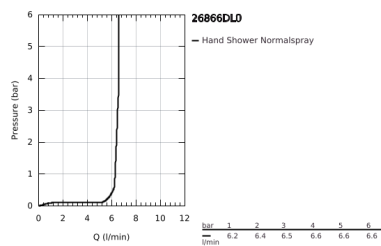

## 26 866 DL0 RAINSHOWER AQUA STICK HAND SHOWER 1 SPRAY

### PRODUCT DESCRIPTION

- Colour: brushed warm sunset
- spray pattern: Standard spray
- maximum flow rate (at 3 bar): 6.5 l/min
- material: metal
- GROHE EcoJoy - extra efficient water usage, perfect flow
- GROHE DreamSpray - perfect spray pattern
- GROHE LongLife finish
- GROHE SpeedClean - effortless limescale removal
- Inner WaterGuide - inner insulation for surface protection
- Universal Mounting System. Fits all standard shower hoses